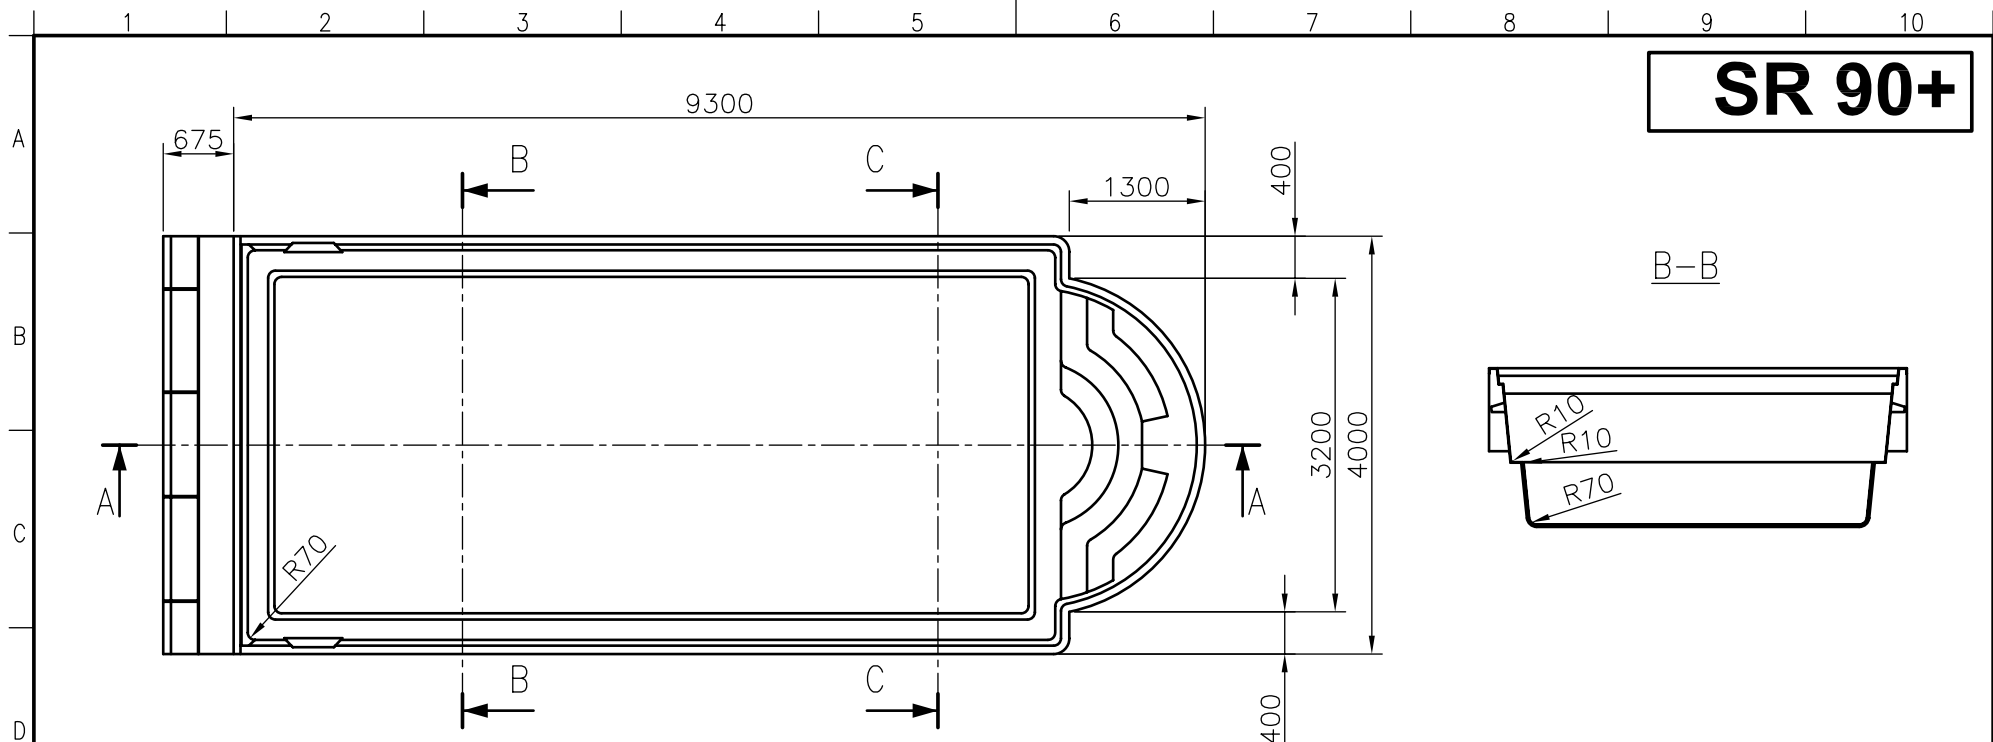

**SR 90+**

**STARLINE**  
MONOBLOCK  
SCHAAL 1:50 01-D1266-00 (1/1)