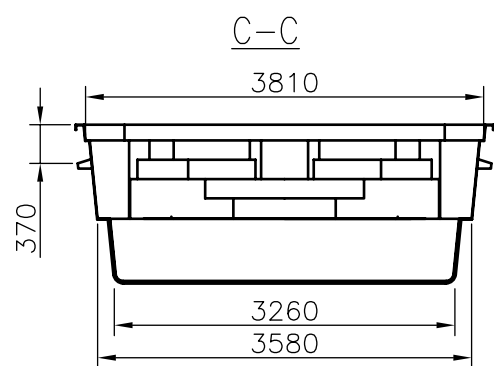

**SR 90+**

**STARLINE**  
MONOBLOCK  
SCHAAL 1:50 01-D1266-00 (1/1)