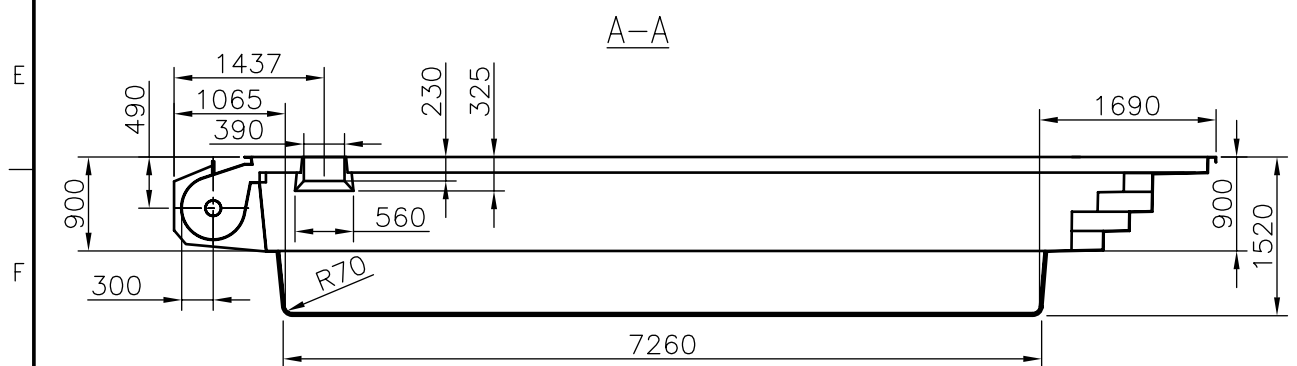

**SR 90+**

**STARLINE**  
MONOBLOCK  
SCHAAL 1:50 01-D1266-00 (1/1)